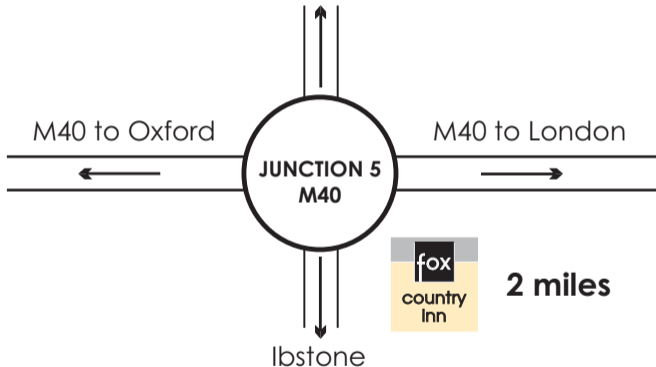

Stokenchurch

map

Fox Country Inn, Main Road, Ibstone, High Wycombe, Bucks, HP14 3XT